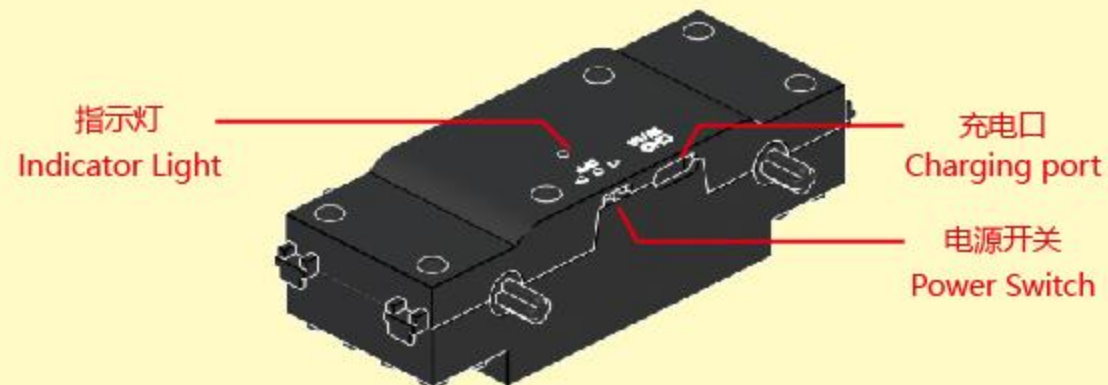

第一，充电中指示灯亮红灯，充满时灯灭。第二，充电时要把开关拨到中间 OFF 档位，为静止状态中充电。

1.The charging indicator light turns red when charging and goes off when fully charged.

2.During charging, switch to the middle position for charging in a stationary state.

此模块内置锂离子聚合物电池

标称电压: 3.7V 额定容量: 150mAh 充电限制电压: 4.2V

警告: 严禁拆解、撞击、碾压、短路、燃烧此模块, 严禁在高温环境中使用, 严禁浸水后继续使用

This module is equipped with a lithium-ion polymer battery.

Nominal voltage: 3.7V

Rated capacity: 150mAh

Charging limited voltage: 4.2V

Warning: Prohibited to disassemble, impact, crush, short circuit, or burn this module.

Prohibited to use in high-temperature environments.

Prohibited to continue using after immersion in water.