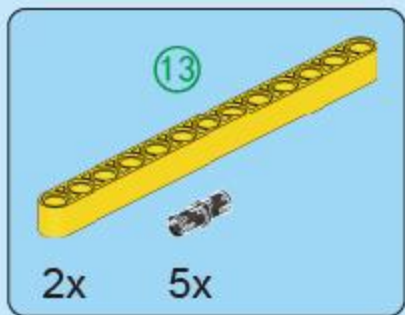

# BLAZING WEAPON

— MECHINE TECHNOLOGY —

FC9404

**MACHINE**  
MUNKAGE

1

2

3

2