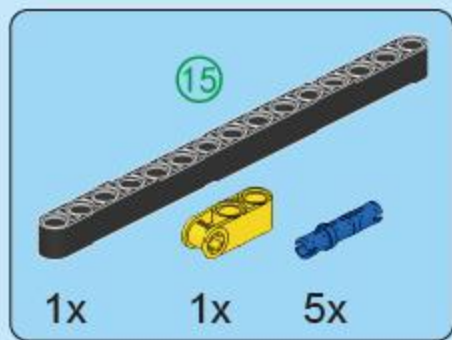

# BLAZING WEAPON

— MECHINE TECHNOLOGY —

FC9404

**MACHINE**  
MUNKAGE

1

2

3

2