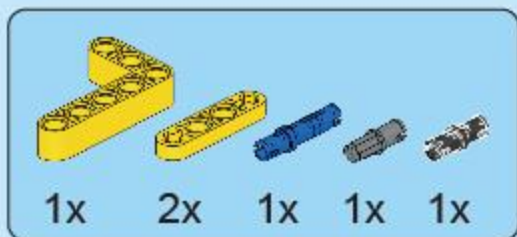

# BLAZING WEAPON

— MECHINE TECHNOLOGY —

FC9404

**MACHINE**  
MUNKAGE

1

2

3

2