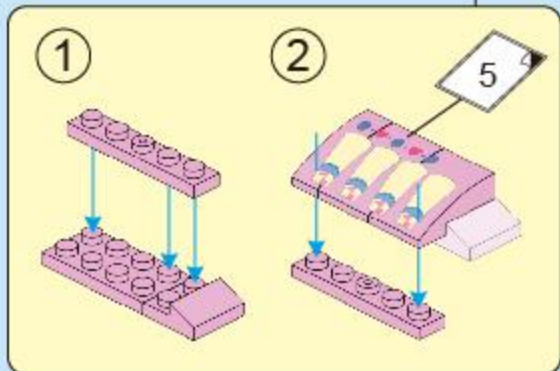

FC2011

音乐公主
爱美莉

拆件器使用方法, 仅为示例

Usage of Brick Separator, Just for the sample

热感压标贴纸说明 Decal Sticker Instructions

1. 核对说明书中标注的贴纸与积木模型对应位置、编号及前后方向；
Match the decal sticker positions carefully comparing the sticker codes in the instruction manual.
2. 请用手按压图案将其转移到透明膜上，然后对准胶件位置后贴上，将透明膜撕掉即可完成转移。
Please press the pattern by hand to transfer it onto the transparent film. And then stick it according to the position on the plastic part. Finally remove the transparent films to complete the transfer.

注：此贴纸为一次性贴纸，不可重复粘贴。
Pay attention! The decal sticker is one-time sticker.

3

4

5

4

6

7

8

-  8x
-  6x
-  14x
-  14x

21

22

23

24

25

26

+