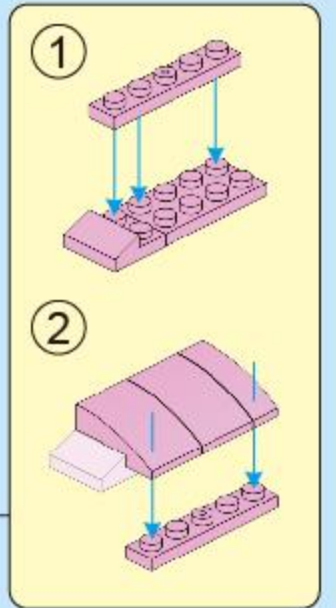

FC2011

音乐公主
爱美莉

拆件器使用方法, 仅为示例

Usage of Brick Separator, Just for the sample

热感压标贴纸说明 Decal Sticker Instructions

1. 核对说明书中标注的贴纸与积木模型对应位置、编号及前后方向；
Match the decal sticker positions carefully comparing the sticker codes in the instruction manual.
2. 请用手按压图案将其转移到透明膜上，然后对准胶件位置后贴上，将透明膜撕掉即可完成转移。
Please press the pattern by hand to transfer it onto the transparent film. And then stick it according to the position on the plastic part. Finally remove the transparent films to complete the transfer.

注：此贴纸为一次性贴纸，不可重复粘贴。
Pay attention! The decal sticker is one-time sticker.

3

4

5

4

6

7

8

9

14

15

16

17

18

19

20

-  8x
-  6x
-  14x
-  14x

21

22

23

24

25

26

+