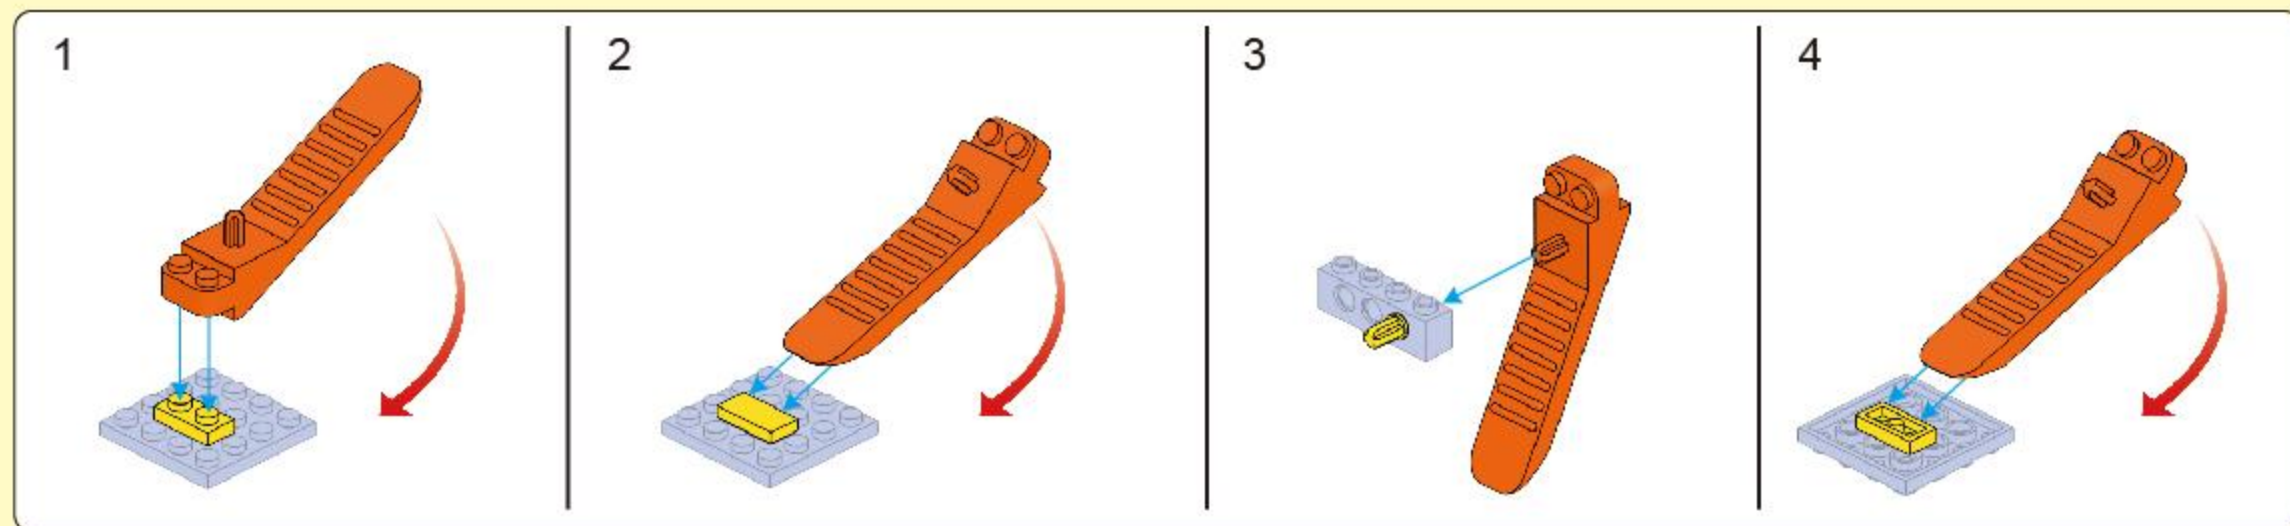

FC2011

音乐公主
爱美莉

拆件器使用方法, 仅为示例

Usage of Brick Separator, Just for the sample

热感压标贴纸说明 Decal Sticker Instructions

1. 核对说明书中标注的贴纸与积木模型对应位置、编号及前后方向；
Match the decal sticker positions carefully comparing the sticker codes in the instruction manual.
2. 请用手按压图案将其转移到透明膜上，然后对准胶件位置后贴上，将透明膜撕掉即可完成转移。
Please press the pattern by hand to transfer it onto the transparent film. And then stick it according to the position on the plastic part. Finally remove the transparent films to complete the transfer.

注：此贴纸为一次性贴纸，不可重复粘贴。
Pay attention! The decal sticker is one-time sticker.

3

4

5

4

6

7

8