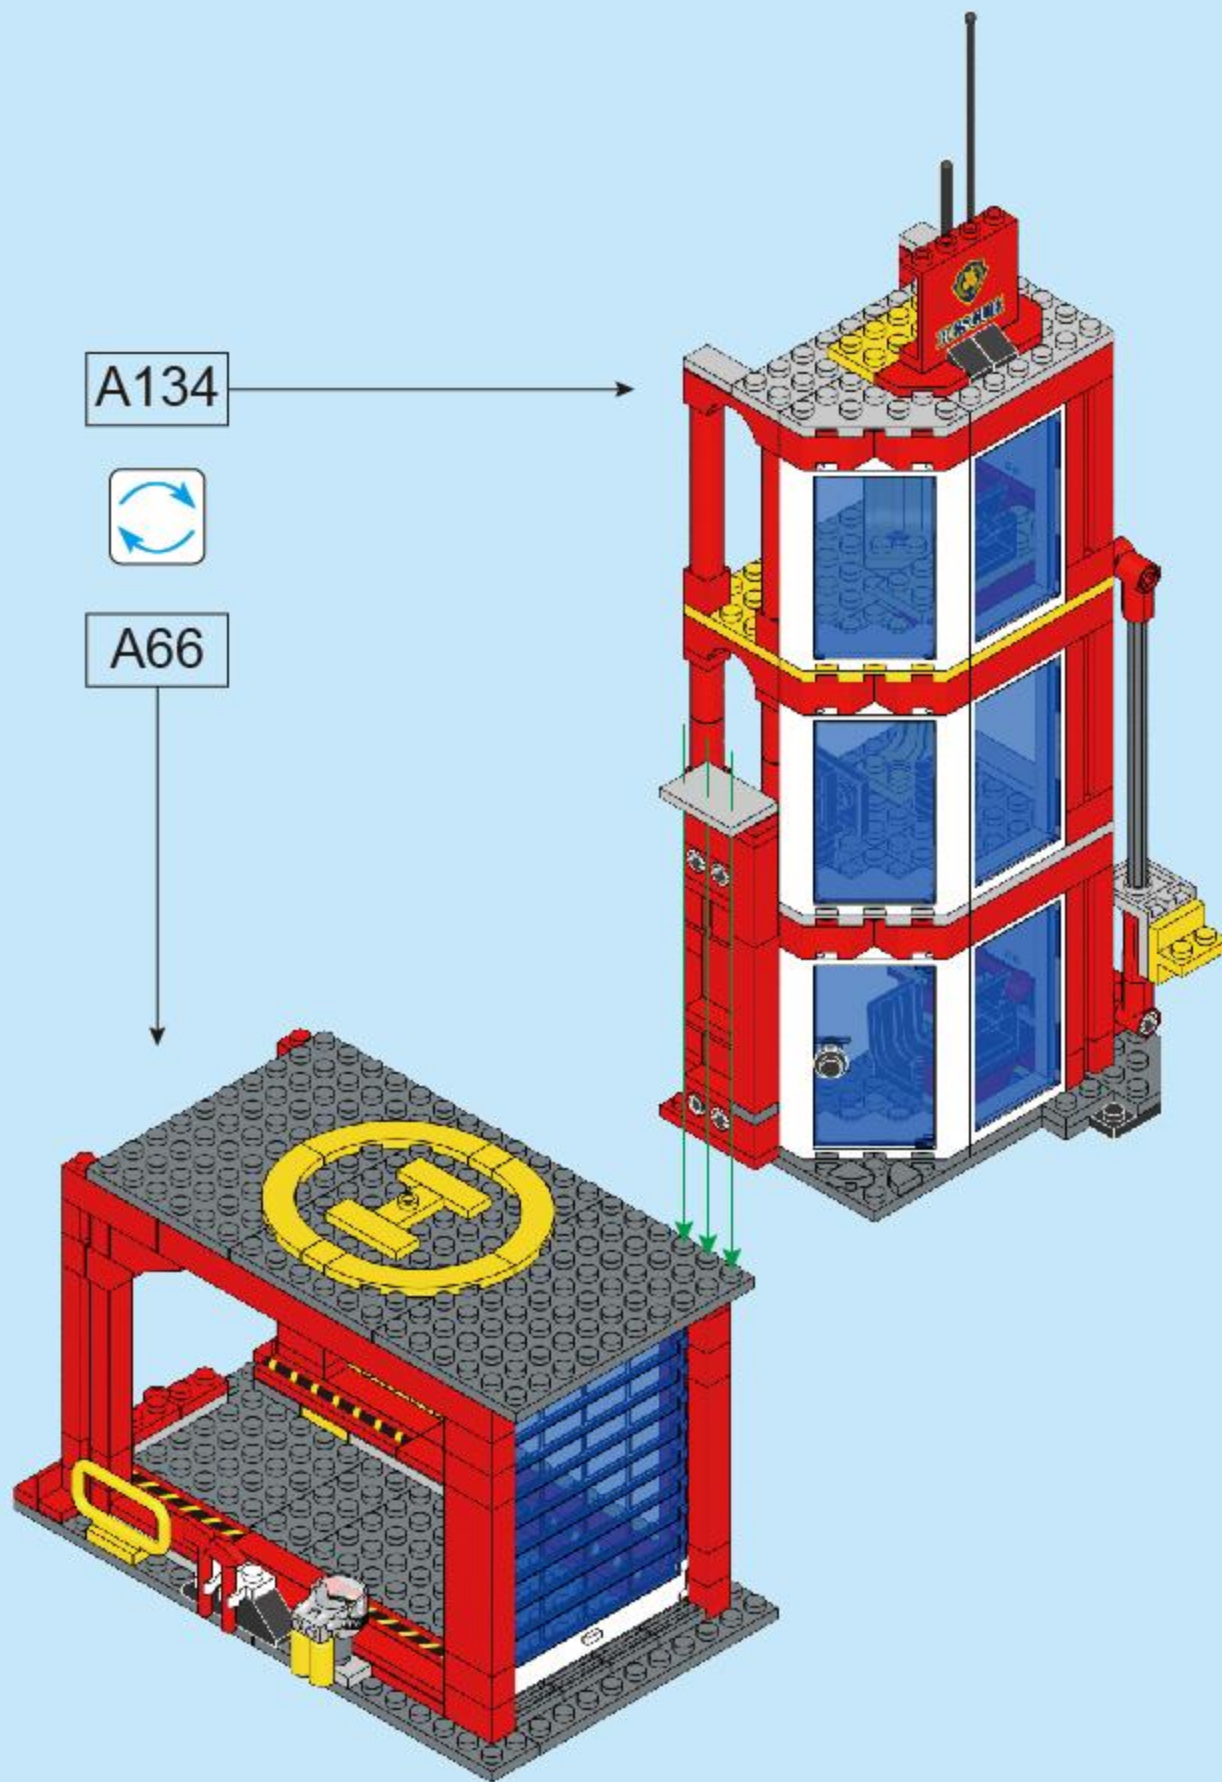

A135

A134

A66