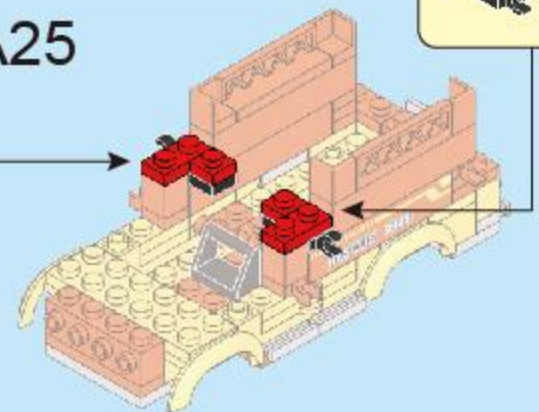

A17

A18

A19

A20

A21

A22

A23

A24

A25