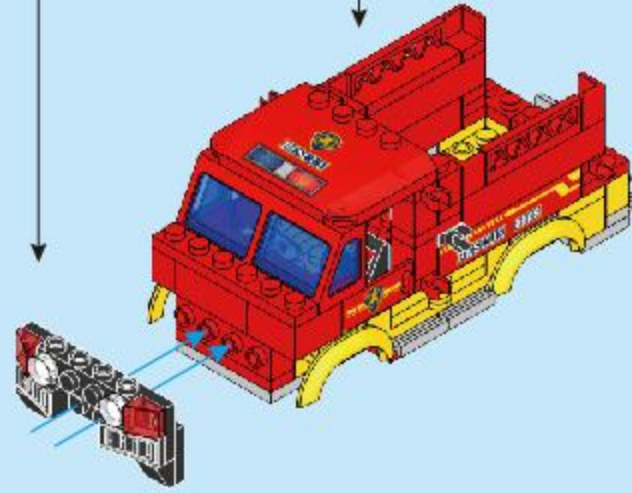

A32

A33

A34

A33

A30