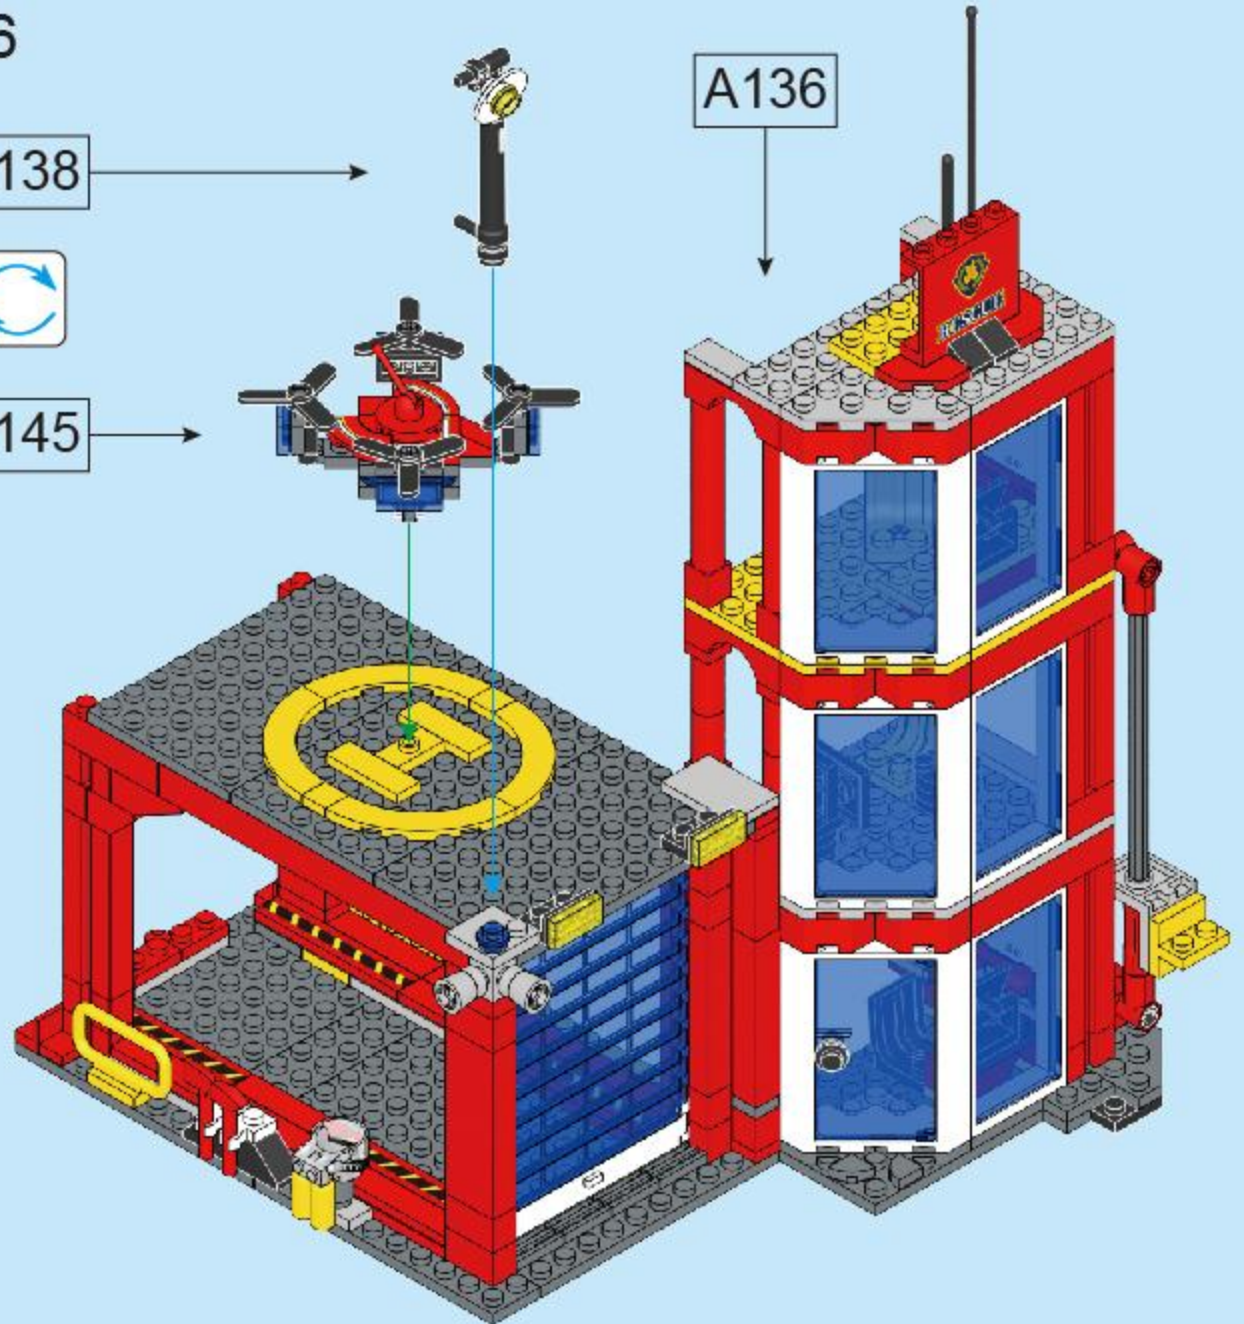

FC3325

CITY

FORM 2

3 IN 1

FORM 3

This vertical panel on the left side of the image features a blue background with a white polka-dot pattern. It contains three inset images showing different configurations of the LEGO City Fire Station set. The top inset is labeled 'FORM 2' and shows the station with a fire truck. The middle inset is labeled '3 IN 1' and shows the station with a fire truck and a fire. The bottom inset is labeled 'FORM 3' and shows the station with a fire truck and a fire.

A142

A143

A144

A145

A146

A138

A145

A136