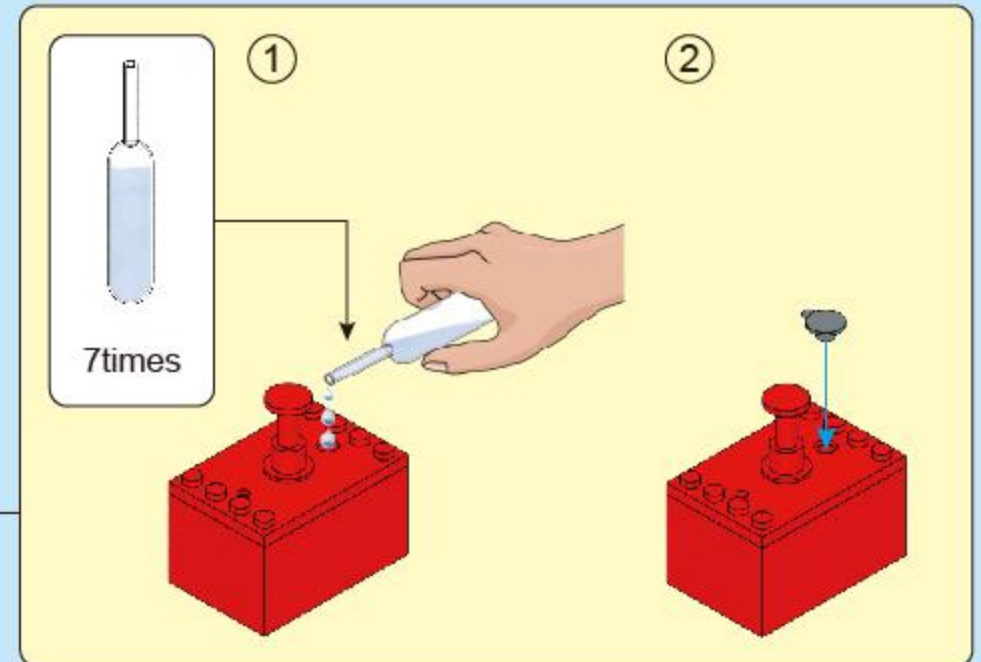

A32

A33

A34

A33

A30

A35

A36

A37