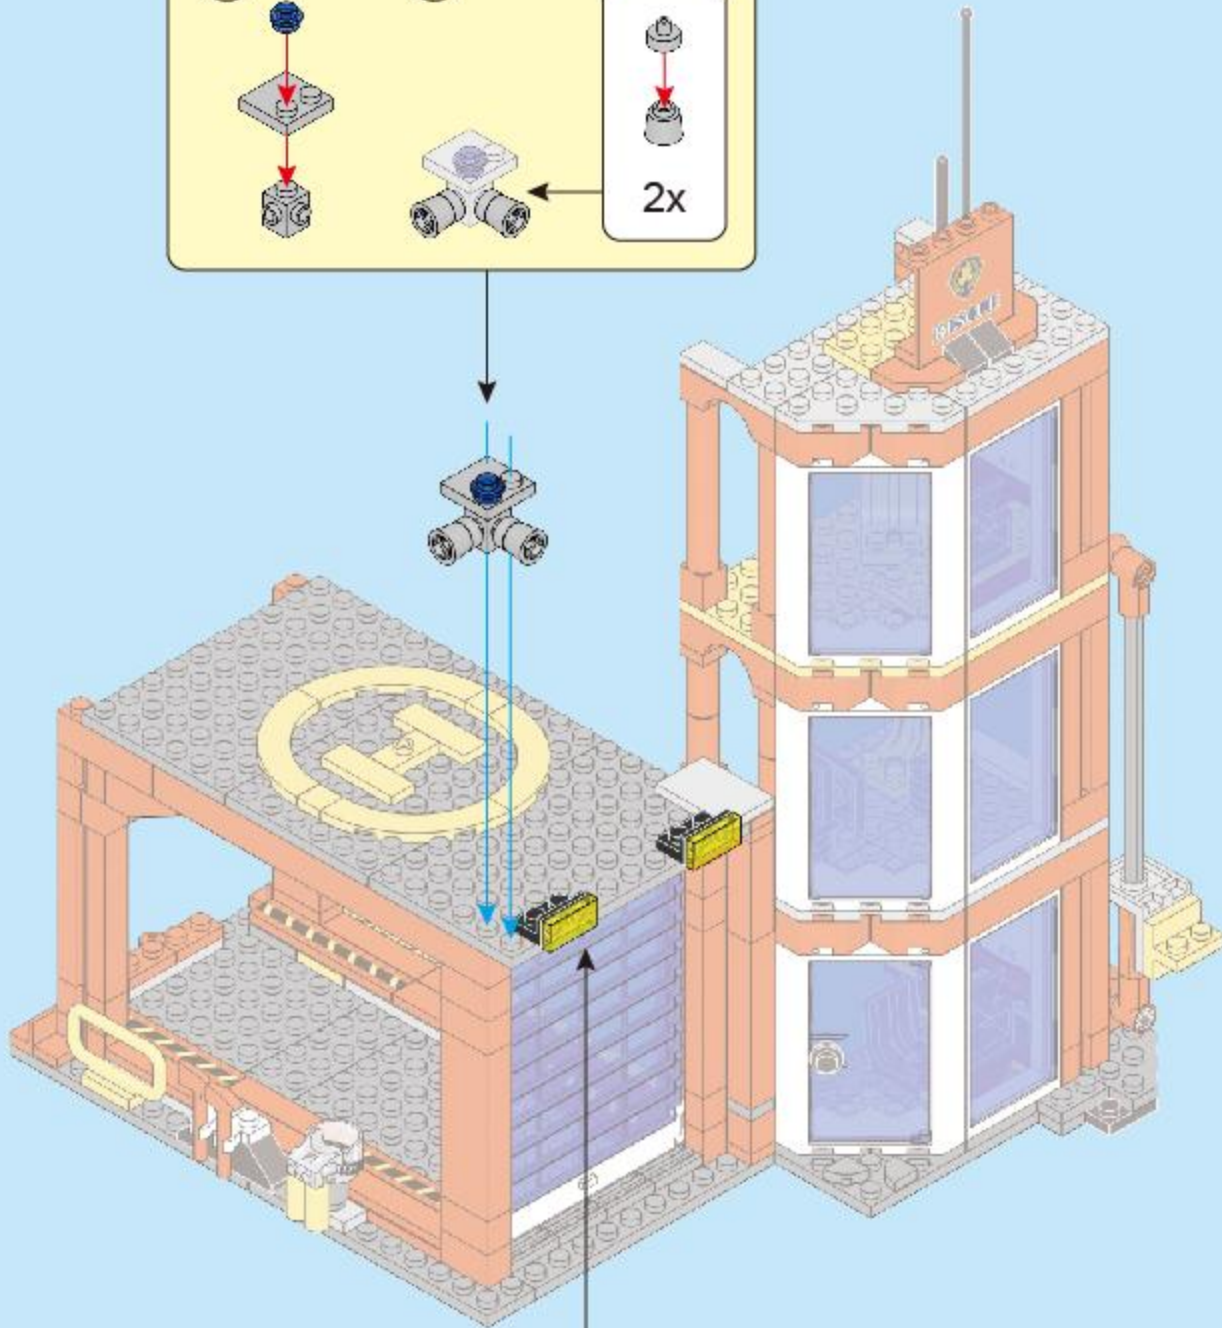

A137

A138

A139