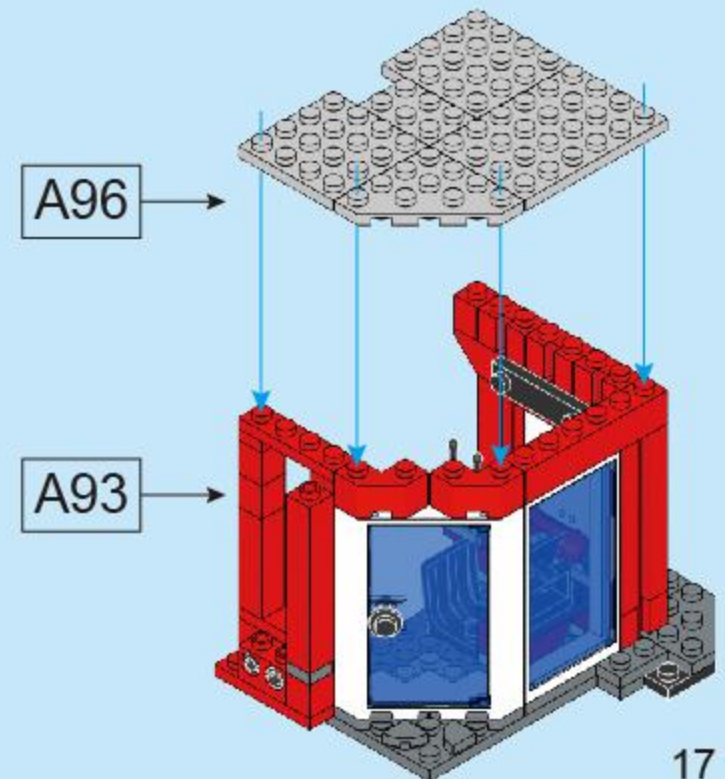

FC3325

CITY

FORM 2

3 IN 1

FORM 3

This vertical panel on the left side of the image features a blue background with a white polka-dot pattern. It contains three inset images showing different configurations of the LEGO City Fire Station set. The top inset is labeled 'FORM 2' and shows the station with a fire truck. The middle inset is labeled '3 IN 1' and shows the station with a fire truck and a fire. The bottom inset is labeled 'FORM 3' and shows the station with a fire truck and a fire.

A89

A83

A92

A93

A94

A95

A96

A97