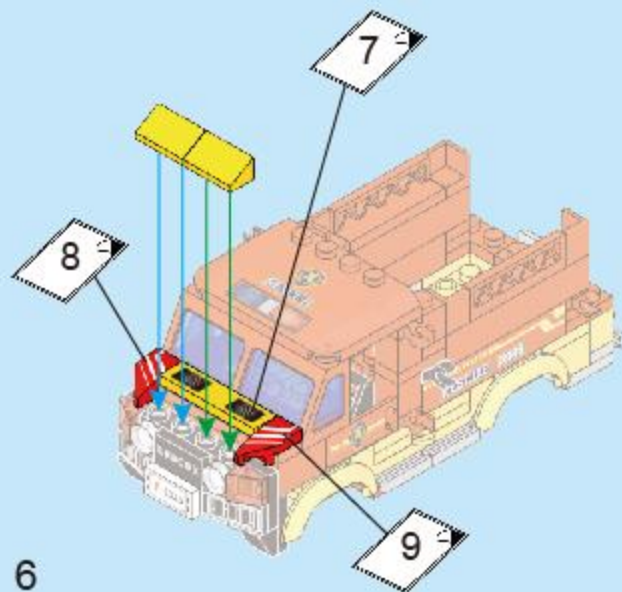

A32

A33

A34

A33

A30

A35

A36

A37